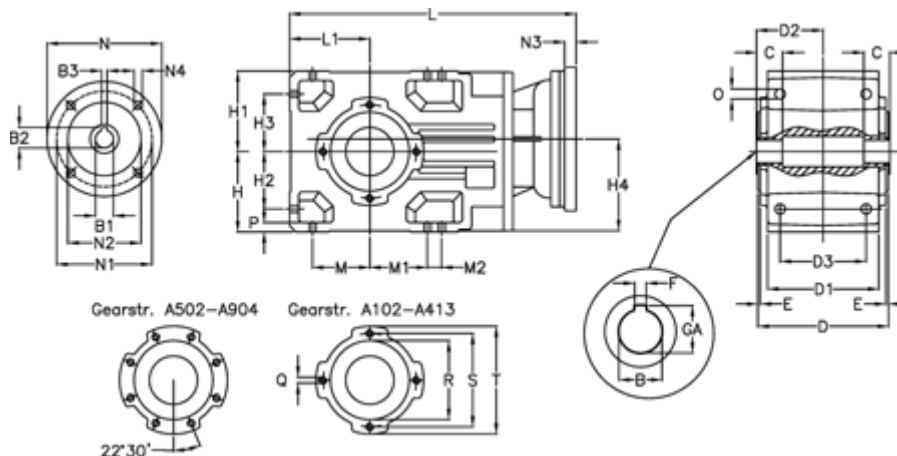

Article number: 29600306603230

Description: Bevel helical gearbox
A302UH35-66-P80B5

Measures

B = 35	D3 = 95	H3 = 63.0	N1 = 165	S = 115
B1 = 19	Description = A302UH35-xx-P80 B5	H4 = 108.5	N2 = 130	T = 140
B2 = 21.8	E = 3.0	L = 352.5	N3 = 0	
B3 = 6	F = 10	L1 = 90	N4 = M10x12	
C = 25	GA = 38.3	M = 63.0	O = 12.0	
D = 156	H = 90	M1 = 63.0	P = 11	
D1 = 130	H1 = 90	M2 = 22	Q = M8x15	
D2 = 80.0	H2 = 63.0	N = 200	R = 95	